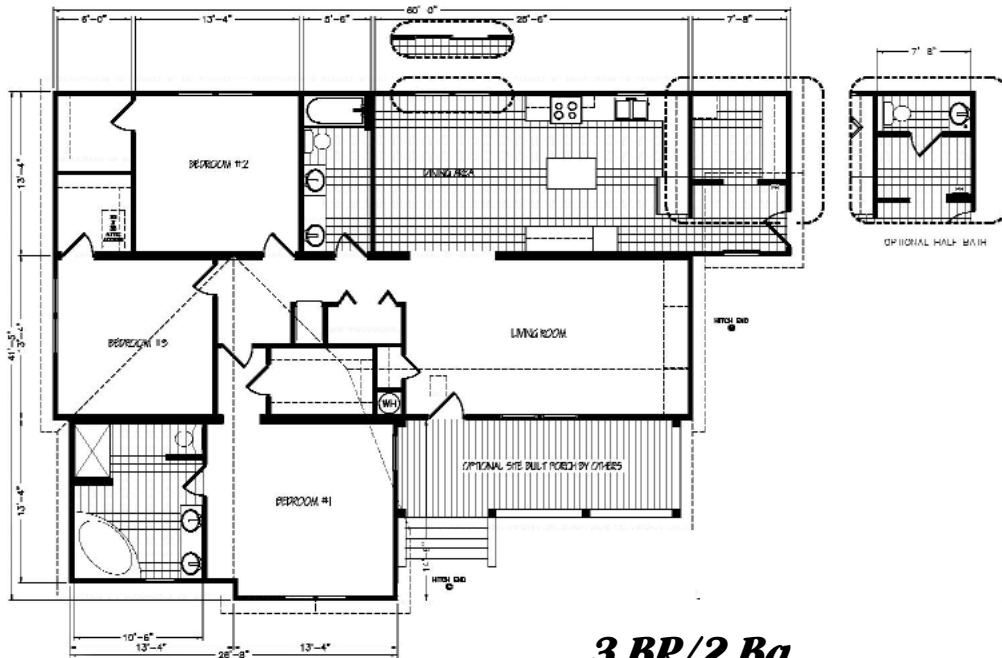

THE LANIER

Standard Features

- ✓ 7:12 Roof Pitch
- ✓ Architectural Shingles
- ✓ 8'-0" Sidewalls
- ✓ Perimeter Ducts
- ✓ 2x10 Floor Joist
- ✓ TechShield Roof Sheathing
- ✓ Insulated Windows
- ✓ Six Panel Residential Steel Doors
- ✓ Upgrade GE Appliances
- ✓ Upgrade Carpet
- ✓ 4" Crown Moulding T/O
- ✓ Baseboard Moulding T/O
- ✓ Aura Skylights
- ✓ Moen Faucets

Optional Features

- ✓ 9'-0" Sidewalls
- ✓ Hardiplank Lap Siding
- ✓ Finished Drywall

3 BR/2 Ba
1860 sq/ft

Specifications subject to change without notice.