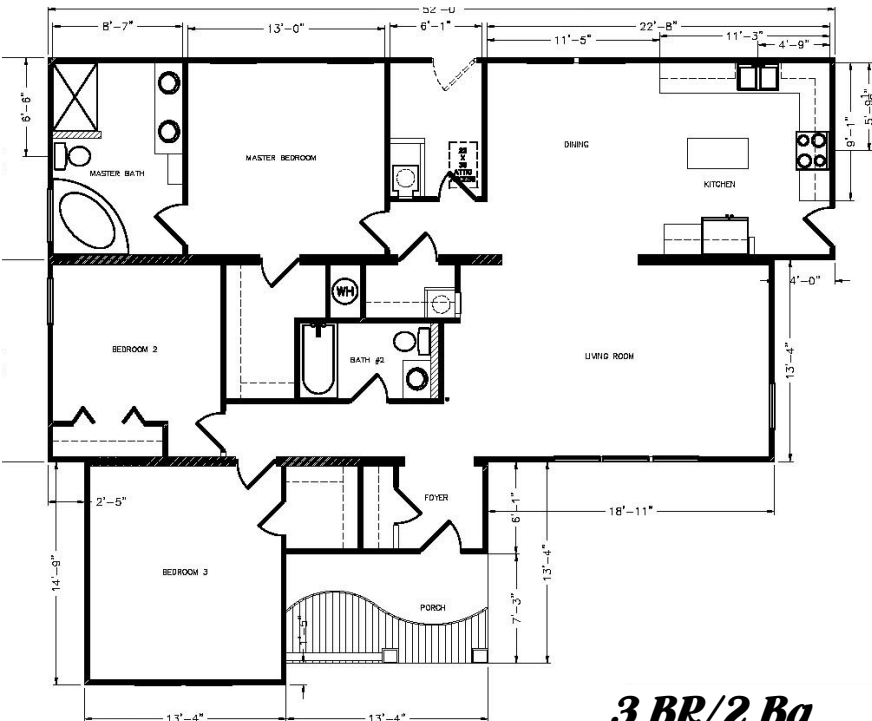

 **THE
BURTON**

Standard Features

- ✓ 7:12 Roof Pitch
- ✓ Architectural Shingles
- ✓ 8'-0" Sidewalls
- ✓ Perimeter Ducts
- ✓ 2x10 Floor Joist
- ✓ TechShield Roof Sheathing
- ✓ Insulated Windows
- ✓ Six Panel Residential Steel Doors
- ✓ Upgrade GE Appliances
- ✓ Upgrade Carpet
- ✓ 4" Crown Moulding T/O
- ✓ Baseboard Moulding T/O
- ✓ Aura Skylights
- ✓ Moen Faucets

Optional Features

- ✓ 9'-0" Sidewalls
- ✓ Hardiplank Lap Siding
- ✓ Finished Drywall

3 BR/2 Ba
1610 sq/ft

Specifications subject to change without notice.