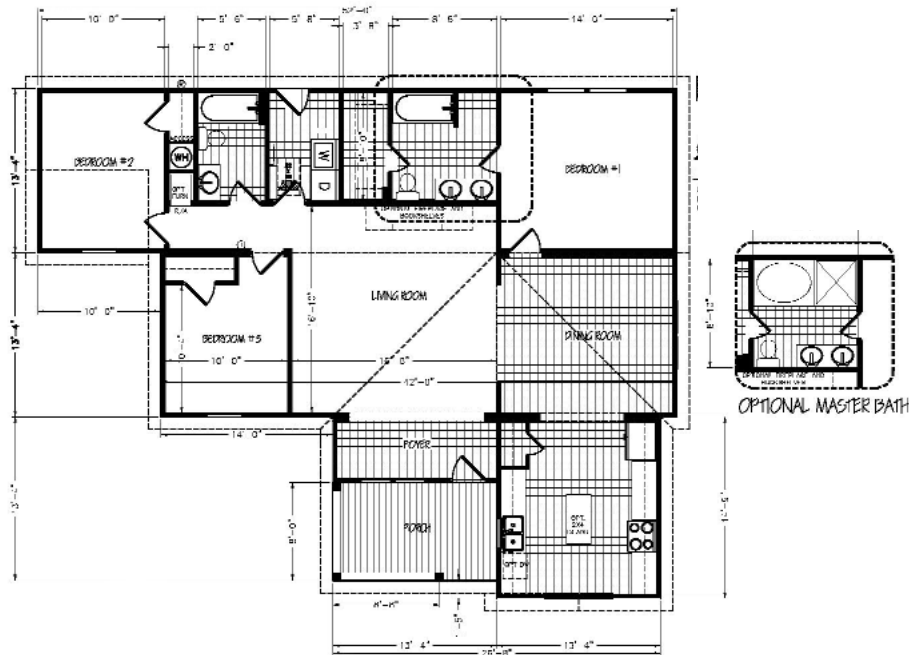

# THE JACKSON

## Standard Features

- ✓ 7:12 Roof Pitch
- ✓ Architectural Shingles
- ✓ 8'-0" Sidewalls
- ✓ Perimeter Ducts
- ✓ 2x10 Floor Joist
- ✓ TechShield Roof Sheathing
- ✓ Insulated Windows
- ✓ Six Panel Residential Steel Doors
- ✓ Upgrade GE Appliances
- ✓ Upgrade Carpet
- ✓ 4" Crown Moulding T/O
- ✓ Baseboard Moulding T/O
- ✓ Aura Skylights
- ✓ Moen Faucets

## Optional Features

- ✓ 9'-0" Sidewalls
- ✓ Hardiplank Lap Siding

**3 BR/2 Ba**  
**1518 sq/ft**

*Specifications subject to change without notice.*