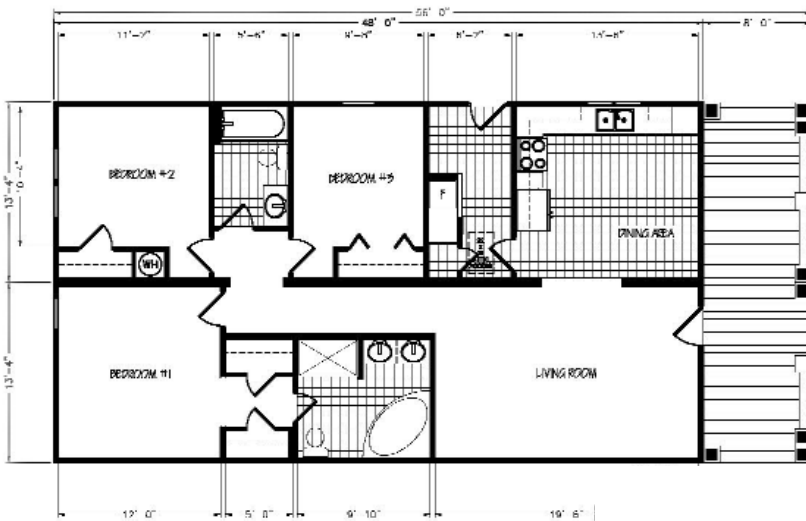

THE BLACKSHEAR

Standard Features

- ✓ 7:12 Roof Pitch
- ✓ Architectural Shingles
- ✓ 8'-0" Sidewalls
- ✓ Perimeter Ducts
- ✓ 2x10 Floor Joist
- ✓ TechShield Roof Sheathing
- ✓ Insulated Windows
- ✓ Six Panel Residential Steel Doors
- ✓ Upgrade GE Appliances
- ✓ Upgrade Carpet
- ✓ 4" Crown Moulding T/O
- ✓ Baseboard Moulding T/O
- ✓ Aura Skylights
- ✓ Moen Faucets

Optional Features

- ✓ 9'-0" Sidewalls
- ✓ Hardiplank Lap Siding
- ✓ Finished Drywall

3 BR/2 Ba
1280 sq/ft

Specifications subject to change without notice.

THORTON
HOMES, INC.

DYNASTY HOMES, INC.
A Division of Horton Industries, Inc.